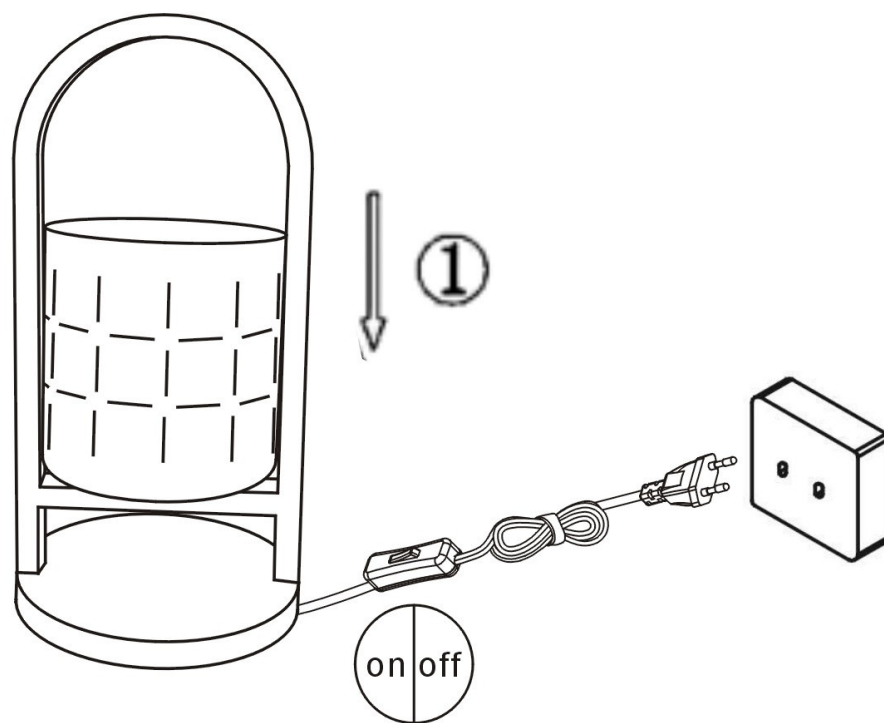

GLOBO

LIGHTING

www.globo-lighting.com

21506W 21506B